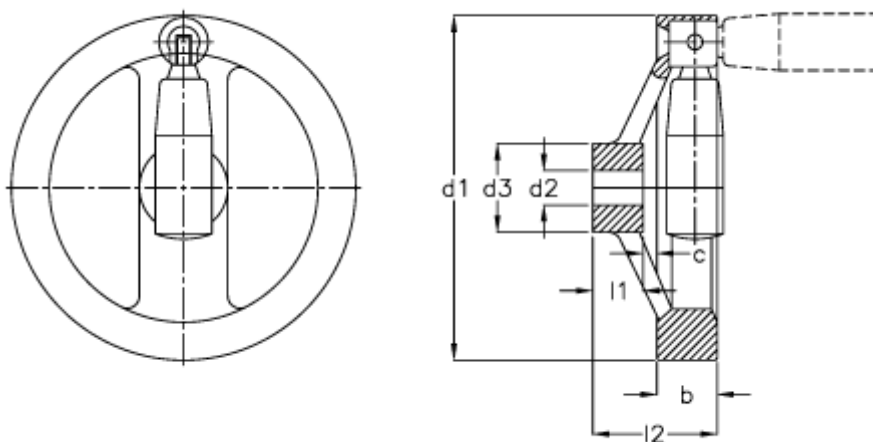

Data Sheet

Article number: 201262332
Description: E+G Handwheel
GN 322.3-200-K18-R

Measures

b	= 25.0	$l2 = 52.5$
c	= 5.5	
d1	= 200	
d2 H7	= 20	
d2 H7	= 18	
d3	= 42	
Handle	= 26	
l1	= 24	